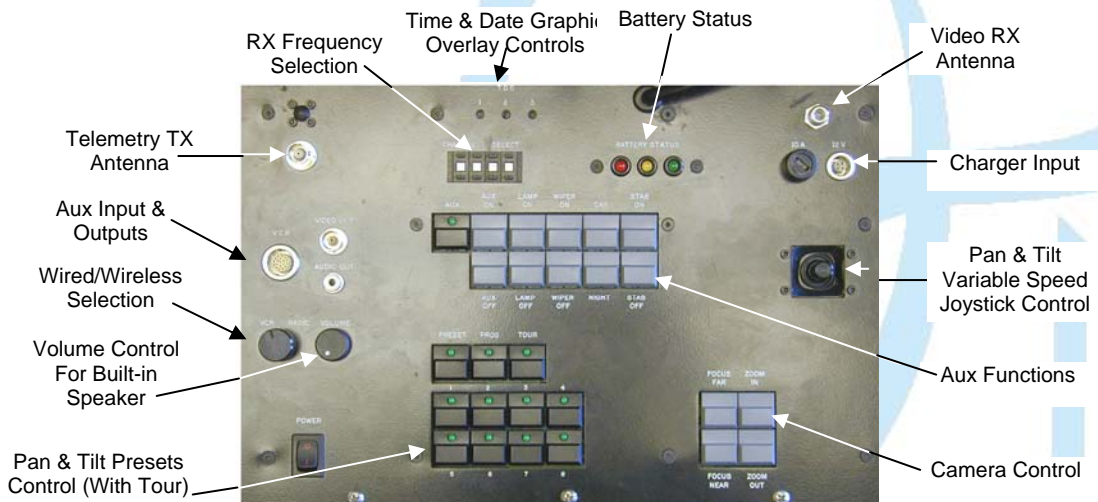

Specifications

1 Grove Park Industrial Estate, White Waltham, Maidenhead, Berkshire SL6 3LW UK
Tel: +44 (0)1628 829 356
Email: sales@britannia2000.co.uk
Fax: +44 (0)1628 824 316
URL: www.britannia2000.co.uk